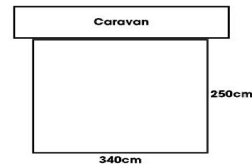

MATERIALS

MAGNUM 340 FLINT

Description

The Isabella Magnum 340 Flint is a touring-friendly porch, that is quick to put up when you're on the go. This is a spacious touring awning with a depth of 2.5 metres and a width of 3.4 metres.

The front and side panels can be folded down/removed and, together with two mosquito net sides, offer a wealth of ventilation options. With CarbonX poles and breathable Isacryl fabric as standard, this is a top quality porch awning.

Features Include

- Removable/fold-down panels: Front and side panels
- Extra long roof wings for additional strength and optimal fit
- Full length canopy providing extra shelter
- Mosquito net in both sides
- Ventilation in the front
- Large front window

Supplied as standard with:

Collage Blue curtains, wheel arch cover, draught skirt, side veranda pole, Scew-free FixOn fittings, awning bag, pole and peg bag.

This is a used awning and is available to inspect and for collection from our sales centre in Lopcombe, Salisbury. We regret we are unable to deliver/courier used awnings to clients

For more details of this awning please contact us or view the Isabella awning brochure from our [Awnings](#) page

Our Awning Ref: AW678 •