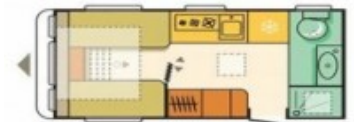

Stockbridge Road (A30)
Lopcombe, Salisbury
Wiltshire SP5 1BS
Tel: 01980 863636
sales@tilshead-caravans.com

Adria Adora Loire, 2 Berth, 2014

£13,295

Description

This 2014 Adora Loire from Adria features a front lounge which converts to a front double bed or two single beds and a rear washroom with separate shower.

This caravan is available to view at our Sales Centre on the A30 between Salisbury and Stockbridge

Bed Sizes

Front Offside Single
Front Nearside Single
or Front Double

Dimensions

Internal Length
Overall Length 6.425m
Overall Width 2.299m
Overall Height

Technical Specifications

M.R.O. - 1160kg M.T.P.L.M. - 1300kg No of Berths - 2 Model Year - 2014 Awning Size - Please Ask

Features Include

- Includes Golden Edition equipment pack including Ambient lighting, Alloy wheels, Al-Ko Secure receiver, Carpets, drainer and sink cover
- Sky-roof and panoramic window with integrated lining, lights, UV screen, blinds and mosquito screen.
- Smart kitchen with three burner hob, cover and sink plus
- Thetford 104l fridge
- Al-Ko AKS stabiliser for easier towing
- All interior lighting LED
- LED awning light
- Combi oven/grill
- Dual fuel blown air heating with Truma S gas heater 3.4kW and Ultraheat electric 2kW combined 5.4kw
- External BBQ point
- HEKI S 400x400 rooflight
- Opening panoramic rooflight with blind and flyscreen
- Two piece entrance door with window, flyscreen and moulded liner
- Cassette flyscreens and blinds on all windows
- Exterior access wet locker •