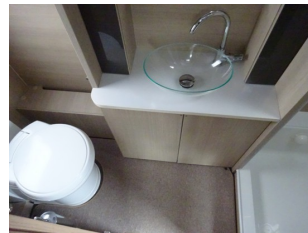

Description

This 2014 Adora Loire from Adria features a front lounge which converts to a front double bed or two single beds and a rear washroom with separate shower.

This caravan is available to view at our Sales Centre on the A30 between Salisbury and Stockbridge

Bed Sizes

Front Offside Single
Front Nearside Single
or Front Double

Dimensions

Internal Length
Overall Length 6.425m
Overall Width 2.299m
Overall Height

Technical Specifications

M.R.O. - 1160kg M.T.P.L.M. - 1300kg No of Berths - 2 Model Year - 2014 Awning Size - Please Ask

Features Include

- Includes Golden Edition equipment pack including Ambient lighting, Alloy wheels, Al-Ko Secure receiver, Carpets, drainer and sink cover
- Sky-roof and panoramic window with integrated lining, lights, UV screen, blinds and mosquito screen.
- Smart kitchen with three burner hob, cover and sink plus
- Thetford 104l fridge
- Al-Ko AKS stabiliser for easier towing
- All interior lighting LED
- LED awning light
- Combi oven/grill
- Dual fuel blown air heating with Truma S gas heater 3.4kW and Ultraheat electric 2kW combined 5.4kw
- External BBQ point
- HEKI S 400x400 rooflight
- Opening panoramic rooflight with blind and flyscreen
- Two piece entrance door with window, flyscreen and moulded liner
- Cassette flyscreens and blinds on all windows
- Exterior access wet locker •