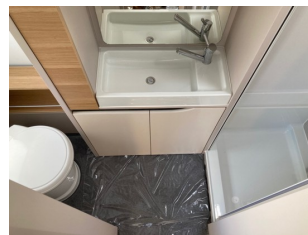

Description

Adria Adora 612 DL Seine

We are pleased to display this new Adria Adora Seine for sale, offering a front lounge area, rear fixed single beds plus a fold-away bunk if required and a rear washroom, in an 7' 7" wide bodyshell.

This is a new and unregistered caravan with a 2 year warranty and 10 year body integrity warranty.

Bed Sizes

Front Double	7' 1" x 15' 1"
Rear Side Single	6' 8" x 2' 6"
Rear Side Single	6' 2" x 2' 6"
Rear Single Bunk	TBC

Dimensions

Internal Length	6142mm / 20' 2"
Overall Length	8190mm / 26' 10"
Overall Width	2299mm / 7' 7"
Overall Height	2610mm / 8' 7"

Technical Specifications

M.R.O. - 1562kg   M.T.P.L.M. - 1750kg   No of Berths - 5   Model Year - 2023   Awning Size - 10.72m

Features Include

• Key features of the Adria Adora range include:-

- Fixed single beds layout with storage or drop-down bunk if required
- Dynamic exterior design, clean and elegant with new graphics
- Panoramic window, in-line wider design, on all models
- Performance chassis from Al-Ko with AKS stabiliser coupling
- Innovative wind diffusers on the front panel, for more efficient towing
- Alloy wheels with Al-Ko Secure wheel-lock receiver
- Comfortable bed solutions with Evopore® mattresses
- Digital controller, sound system, Bluetooth® amplifier & USB ports
- Sound system with integrated hidden speakers
- Contemporary living spaces with outstanding comfort
- Easy access, spacious, gas storage with full-width locker door
- Alde heating with touchscreen control
- LED lighting system for controllable ambiance
- Finishing touches such as Head rests for extra comfort