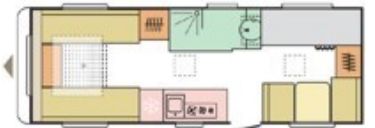

Description

This 2021 Adria Altea Avon offers a spacious family layout with rear fixed bunks plus separate shower and washroom facilities, in a 7ft 7ins wide bodyshell.

This caravan was only registered in June 2021, is virtually unused and benefits from the standard manufacturer 2 year warranty and 10 year body integrity warranty.

This caravan is available to view at our Sales Centre on the A30 between Salisbury and Stockbridge. Please use postcode SP5 1BS for sat-nav directions.

Bed Sizes

Front Offside Single	6' 2"
Front Nearside Single	6' 2"
or Front Double	6' 11" x 6' 2"
Three x Fixed Bunks	6' 5" x 2' 4"
Rear Single	6' 2" x 2' 9"

Dimensions

Internal Length	6193mm / 20' 4"
Overall Length	8288mm / 27' 2"
Overall Width	2299mm / 7' 7"
Overall Height	2580mm / 8' 6"

Technical Specifications

M.R.O. - 1430kg   M.T.P.L.M. - 1650kg   No of Berths - 6   Model Year - 2021   Awning Size - 1077cm

Features Include

• Key features of the 2021 Adria Avon include:-

- Very large opening sunroof
- Exclusive exterior design with new graphics
- Two-part entrance door
- Double-glazed 'flat' design tinted windows
- GFK polyester body
- AL-KO chassis with AKS3004 stabiliser
- Front gas bottle storage compartment
- Contemporary interior with innovative lighting system
- Smart kitchen with three gas hob and combined oven & grill
- Adria Ergo bathroom with shower, basin and toilet
- Controllable lighting for different ambience
- Modern textiles in 'Gilles' colour scheme offers soft and durable materials